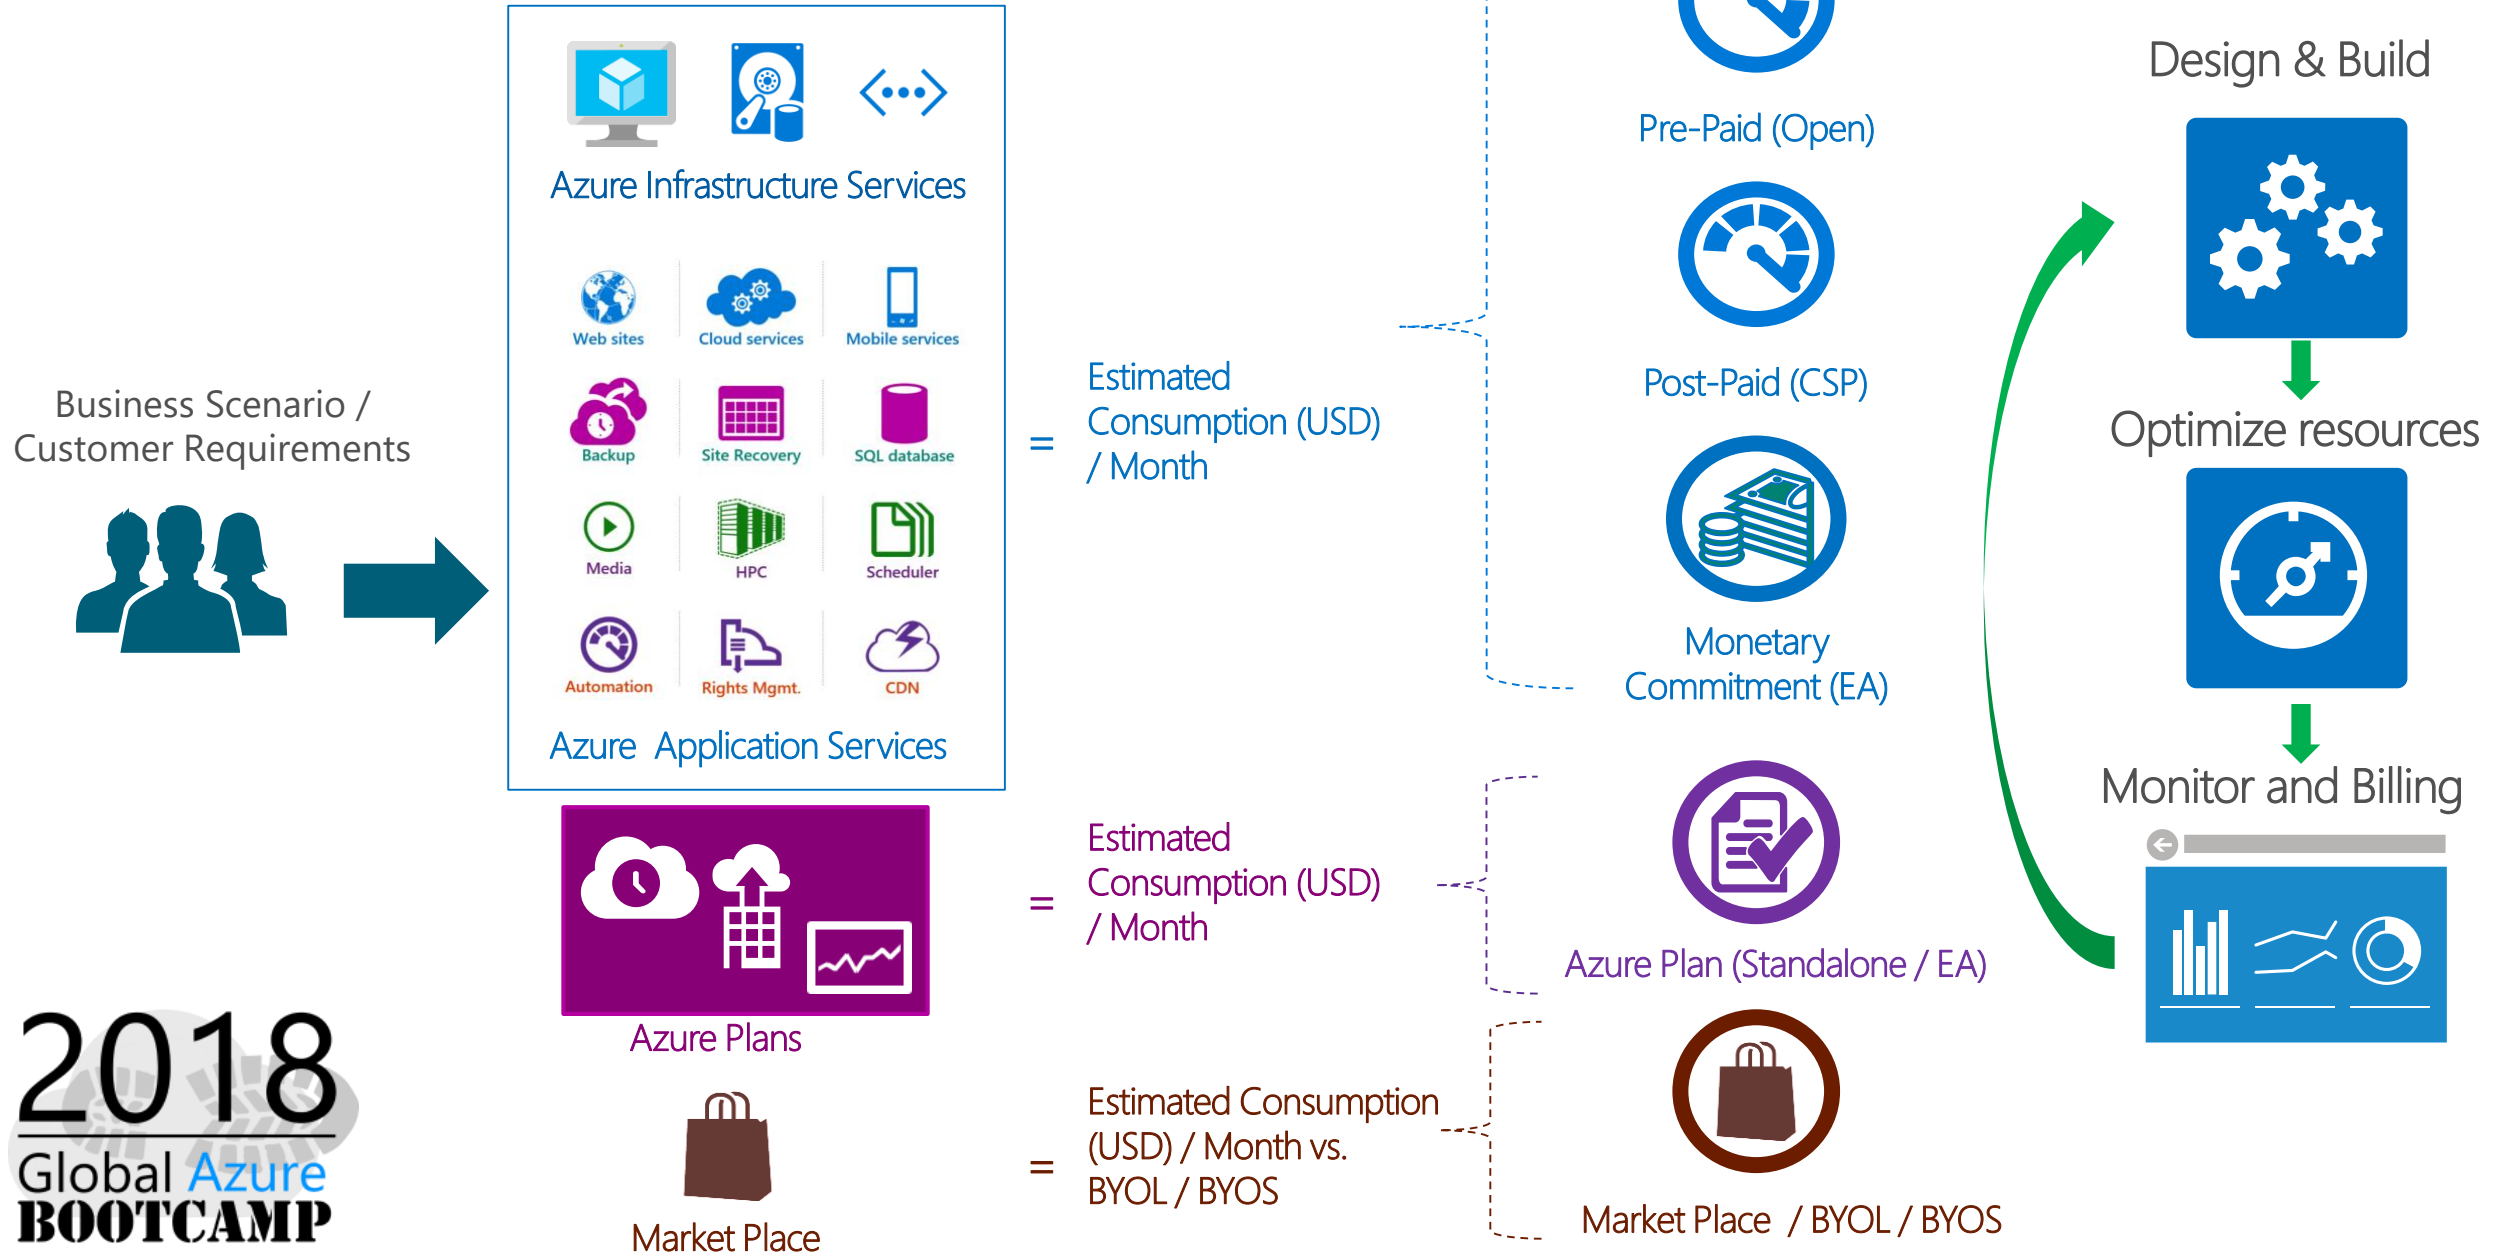

Azure Hands on Labs

<https://azure.microsoft.com/th-th/training/hands-on-labs/>

Introducing Azure Management Solutions

★★★★☆ 60 reviews

Azure Portal and Navigation

★★★★☆ 333 reviews

Azure Virtual Machine and Compute

★★★★☆ 614 reviews

Deploying a Highly Available Virtual machine

★★★★☆ 1523 reviews

Configuration Management and Disaster Recovery with Azure

★★★★☆ 347 reviews

Deep Analysis with Microsoft Azure Log Analytics